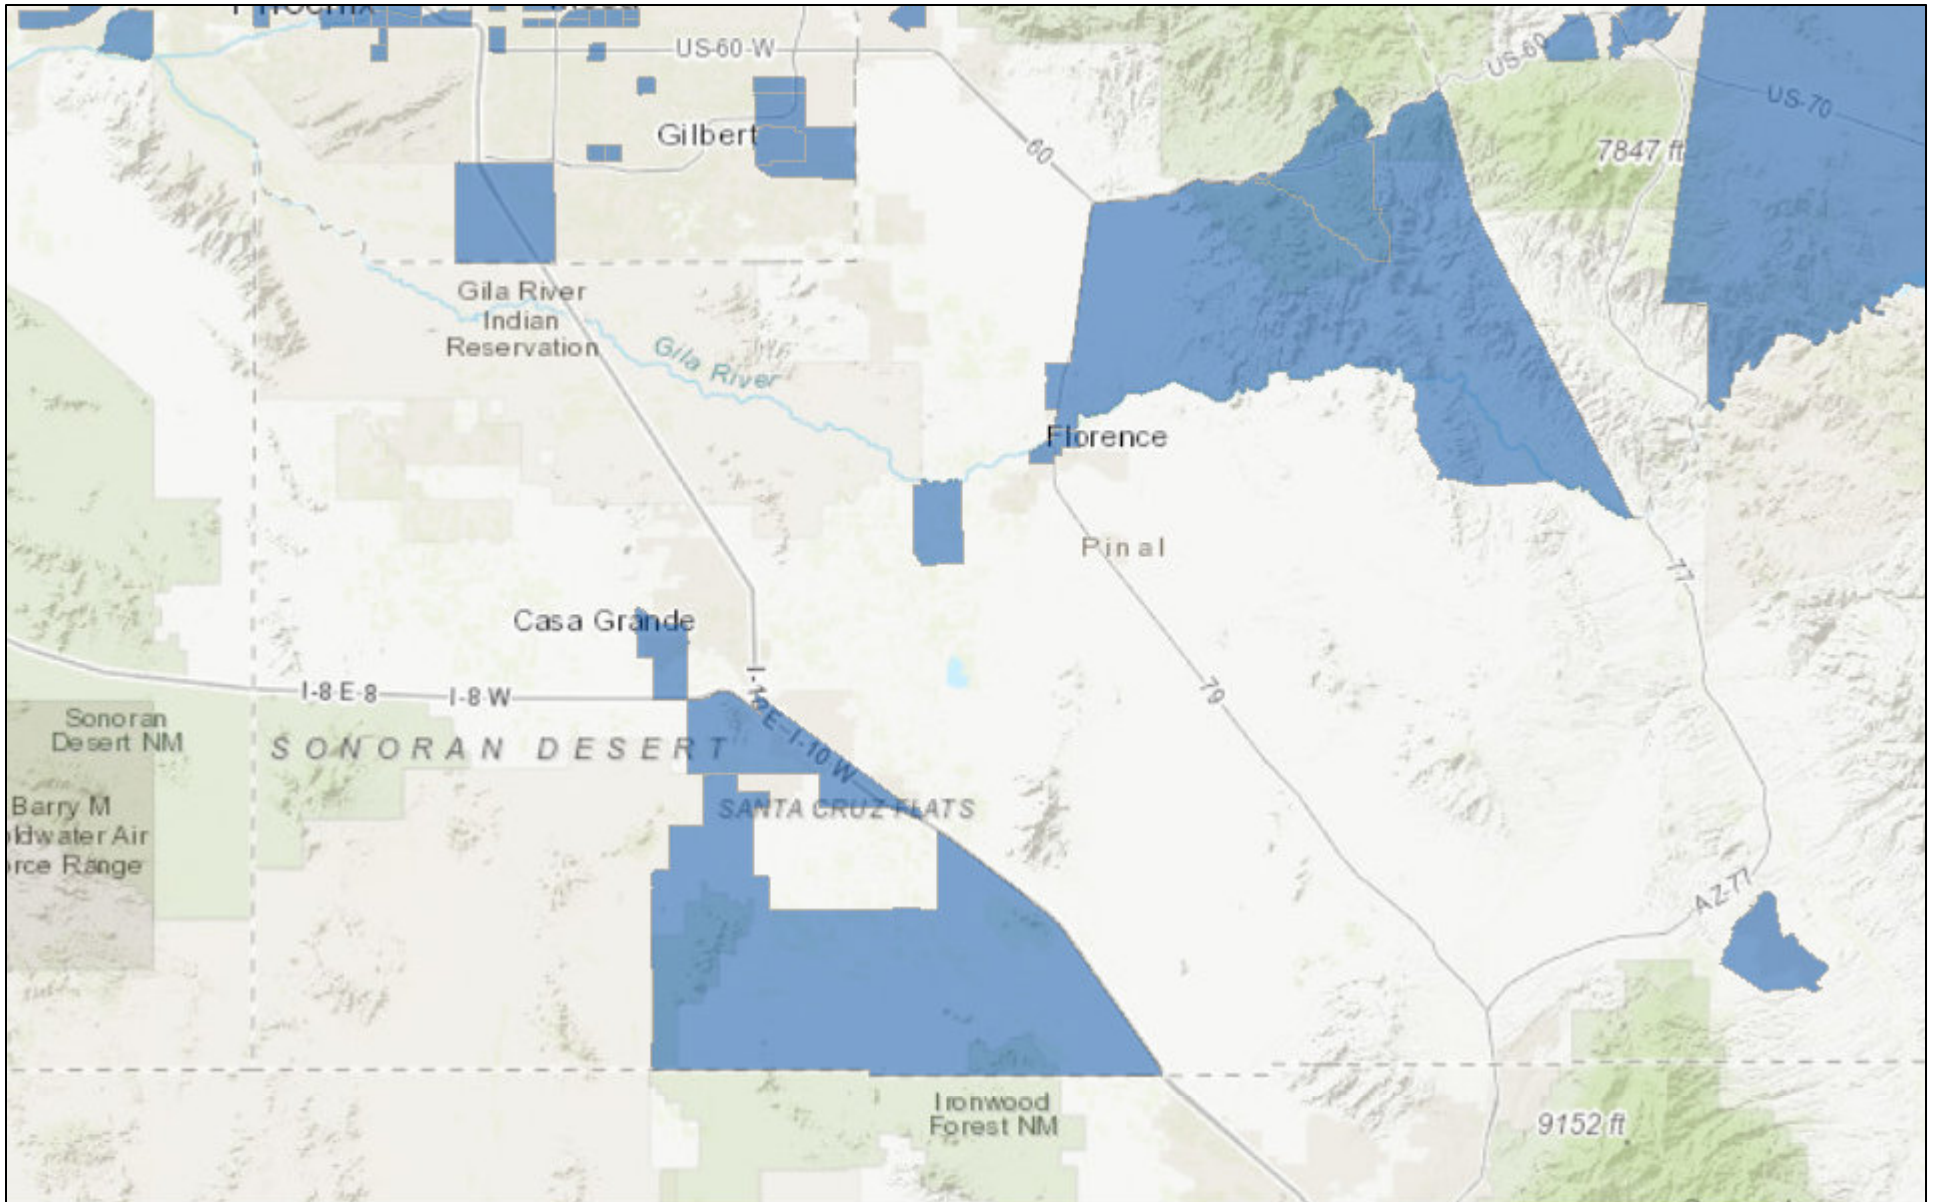

Casa Grande, Coolidge, Florence

April 10, 2018 4:42:20 PM

- Designated Opportunity Zone Tracts
- State Census Boundaries

Sources: Esri, HERE, Garmin, Intermap, increment P Corp., GEBCO, USGS, FAO, NPS, NRCAN, GeoBase, IGN, Kadaster NL, Ordnance Survey, Esri